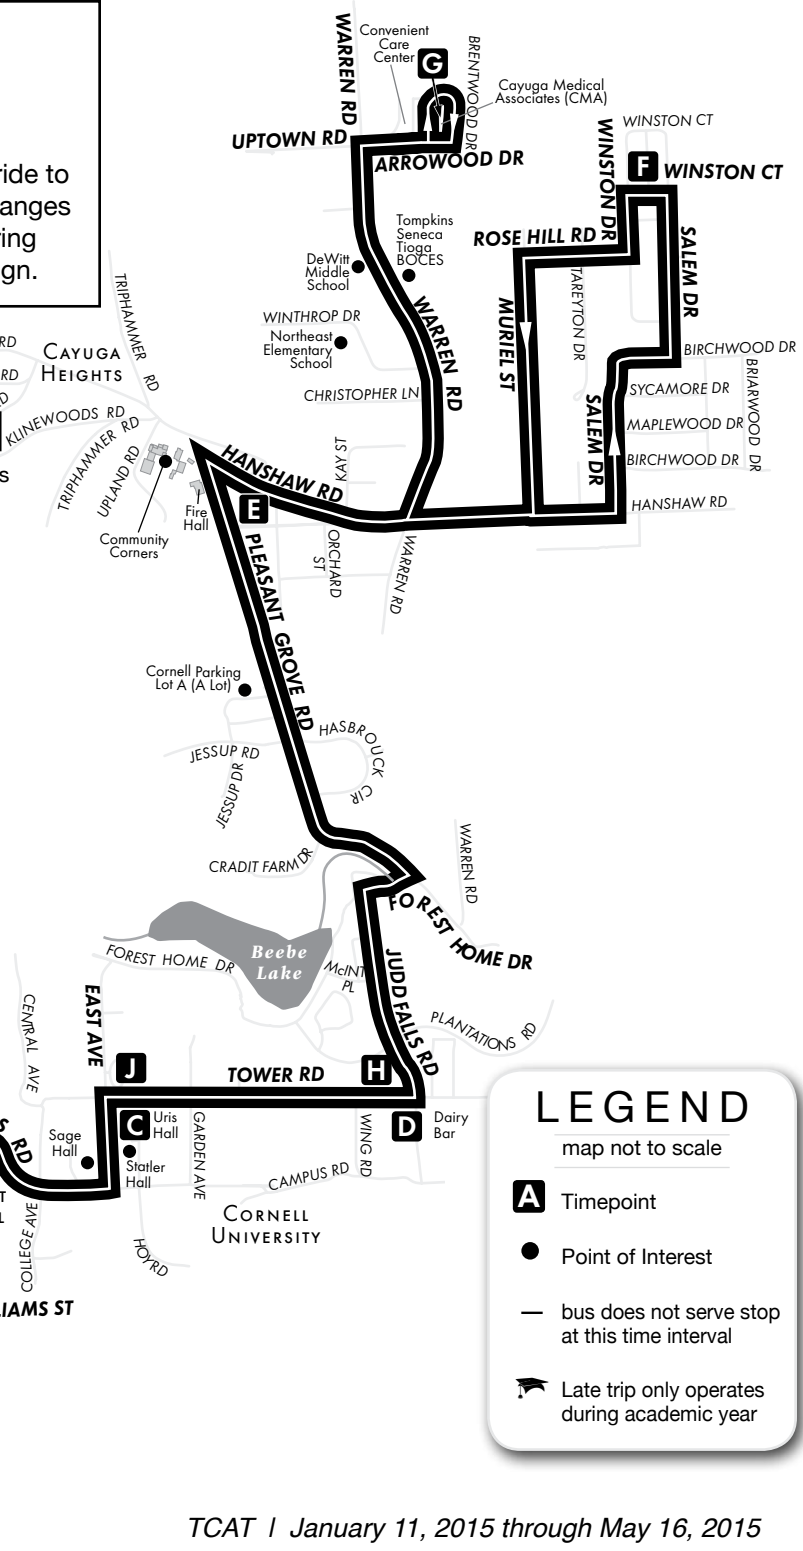

31 MONDAY - FRIDAY

Please read schedules from left to right.

LOOP

From Route #	Green @ Commons	Uris Hall	Pleasant Grove @ Hanshaw	Convenient Care	Pleasant Grove @ Hanshaw	Uris Hall Across St.	Seneca @ Commons	Continues as Route #
	A	B	C	D	E	F	G	H
13	7:00 A	7:04 A	7:09 A	7:12 A	7:17 A	—	7:23 A	7:31 A
13	8:00 A	8:04 A	8:09 A	8:12 A	8:17 A	—	8:23 A	8:31 A
13	9:00 A	9:04 A	9:09 A	9:12 A	9:17 A	—	9:23 A	9:31 A
13	10:00 A	10:04 A	10:09 A	10:12 A	10:17 A	—	10:23 A	10:31 A
13	11:00 A	11:04 A	11:09 A	11:12 A	11:17 A	—	11:23 A	11:31 A
13	12:00 P	12:04 P	12:09 P	12:12 P	12:17 P	—	12:23 P	12:31 P
13	1:00 P	1:04 P	1:09 P	1:12 P	1:17 P	—	1:23 P	1:31 P
13	2:00 P	2:04 P	2:09 P	2:12 P	2:17 P	2:23 P	2:31 P	—
13	3:00 P	3:04 P	3:09 P	3:12 P	3:17 P	3:23 P	3:31 P	—
13	4:00 P	4:04 P	4:09 P	4:12 P	4:17 P	4:23 P	4:31 P	—
13	4:30 P	4:34 P	4:39 P	4:42 P	4:47 P	4:53 P	5:01 P	—
13	5:00 P	5:04 P	5:09 P	5:12 P	5:17 P	5:23 P	5:31 P	—
13	5:30 P	5:34 P	5:39 P	5:42 P	5:47 P	5:53 P	6:01 P	—
13	6:00 P	6:04 P	6:09 P	6:12 P	6:17 P	6:23 P	6:31 P	—
13	7:00 P	7:04 P	7:09 P	7:12 P	7:17 P	7:23 P	D	—
13	10:40 P	10:44 P	10:49 P	10:52 P	10:57 P	11:03 P	D	—

☞ = The 10:40pm trip operates during the Academic Year only. This trip does not operate during the Summer.

Bold Type indicates PM times.

LEGEND

map not to scale

- **A** Timepoint
- Point of Interest
- bus does not serve stop at this time interval
- ☞ Late trip only operates during academic year